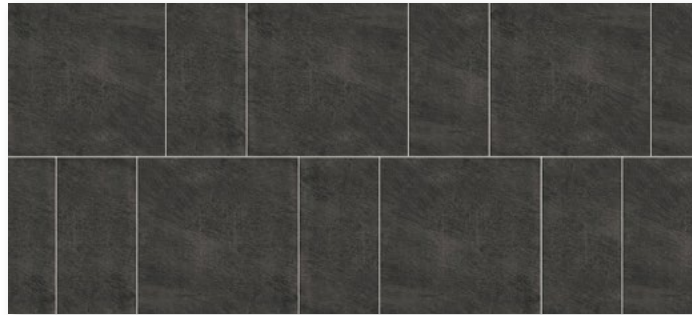

WAVE

GWV05 BLACK

NIRO GRANITE[®]
THE SWISS - QUALITY TILE

GWV05 Black

Tile Laying GWV05

Specification

Size	60 x 60 cm
Working Size	597 x 597 mm
Surface	Matt
Number of Faces	9 Faces
Thickness	9,8 mm
P-Rating	P2
Quantity per Carton	4 Pcs

Can Be Applied

Wall
Area

Floor
Area

Shade Variation

Slightly noticeable
from tile to tile

[Click for more detail](#)

Disclaimer :

The colours illustrated in this product images may vary from actual tile, slight variations of shades/colours and surface finishes are inherent due to the nature of production process. Please view actual tile samples before making decision.